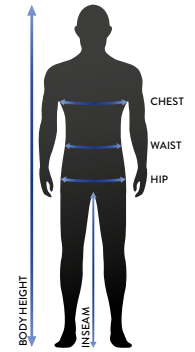

HELMETS SIZE CHARTS

MODEL	XS	S	M	L	XL	2XL
550	53-54	55-56	57-58	59-60	61-62	63-64
350 EVO	53-54	55-56	57-58	59-60	61-62	63-64
350 EVO PLUS	53-54	55-56	57-58	59-60	61-62	63-64
350 KIDS	-	48-49	50-51	52-53	-	-

WEIGHT	XS	S	M	L	XL	2XL
550	1380±50G	1380±50G	1400±50G	1540±50G	1540±50G	1520±50G
350 EVO	1360±50G	1350±50G	1370±50G	1450±50G	1460±50G	1460±50G
350 EVO PLUS	1400±50G	1390±50G	1410±50G	1500±50G	1500±50G	1500±50G
350 KIDS	-	1050±50G	1150±50G	1150±50G	-	-

APPAREL SIZE CHARTS

MEN										
INTERNATIONAL	S		M		L		XL		XXL	
GERMANY	44/46		46/48		50/52		54/56		58	
UK	34/36		36/38		40/42		44/46		48	
FRANCE	38		40		42		44		46	
PANTS (INCH)	30"		32"		34"		36"		38"	
	CM	IN	CM	IN	CM	IN	CM	IN	CM	IN
CHEST	92-96	36-38	96-102	38-40	102-106	40-42	109-114	43-45	116-122	46-48
WAIST	74-79	29-31	79-84	31-33	84-89	33-35	92-96	36-38	98-104	38-40
HIP	92-96	36-38	96-102	38-40	102-106	40-42	106-112	42-44	114-119	45-47
INSEAM	82.5	32.5	85	33.5	85	33.5	87.5	34.5	87.5	34.5