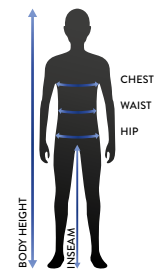

APPAREL SIZE CHARTS

MEN										
INTERNATIONAL	S		M		L		XL		XXL	
GERMANY	44/46		46/48		50/52		54/56		58	
UK	34/36		36/38		40/42		44/46		48	
FRANCE	38		40		42		44		46	
PANTS (INCH)	30"		32"		34"		36"		38"	
	CM	IN	CM	IN	CM	IN	CM	IN	CM	IN
CHEST	92-96	36-38	96-102	38-40	102-106	40-42	109-114	43-45	116-122	46-48
WAIST	74-79	29-31	79-84	31-33	84-89	33-35	92-96	36-38	98-104	38-40
HIP	92-96	36-38	96-102	38-40	102-106	40-42	106-112	42-44	114-119	45-47
INSEAM	82.5	32.5	85	33.5	85	33.5	87.5	34.5	87.5	34.5

WOMEN										
INTERNATIONAL	EU-XS/US-XXS-0		EU-S/US-XS-2		EU-M/US-S-4/6		EU-L/US-M-8/10		EU-XL/US-L-12	
GERMANY	34/36		36/38		38/40		40/42		44/46	
UK	6/8		8/10		10/12		12/14		14/16	
FRANCE	36		38		40		42		44	
PANTS (INCH)	26"		28"		30"		32"		34"	
	CM	IN	CM	IN	CM	IN	CM	IN	CM	IN
CHEST	79-84	31-33	84-89	33-35	89-94	35-37	96.5-102	38-40	102-107	40-42
WAIST	61-66	24-26	66-71	26-28	71-76	28-30	76-81	30-32	84-89	33-35
HIP	86-91.5	34-36	91.5-96.5	36-38	96.5-101.5	38-40	102-107	40-42	109-114	43-45
INSEAM	75	29.5	75	29.5	77.5	30.5	79	31	80	31.5

JUNIOR									
INTERNATIONAL	S (128)		M (140)		L (152)		XL (164)		
AGE	8		10		12		14		
	CM	IN	CM	IN	CM	IN	CM	IN	IN
BODY HEIGHT	128	49.5-51.5	140	54-56	152	59-61	164	63.5-65.5	
CHEST	60-66	24-26	67-72.5	26.5-28.5	73.5-78.5	29-31	79-84	31-33	
WAIST	53.5-58.5	21-23	58.5-63.5	23-25	63.5-68.5	25-27	68.5-73.5	27-29	
HIP	66-71	26-28	72-78	28.5-30.5	79-84	31-33	85-90	33.5-35.5	
INSEAM	56-61	22-24	62-67	24.5-26.5	68-73	26.5-28.5	74-79	29-31	