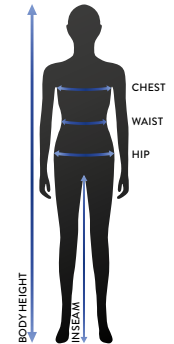

HELMETS SIZE CHARTS

MODEL	XS	S	M	L	XL	2XL
550	53-54	55-56	57-58	59-60	61-62	63-64
350 EVO	53-54	55-56	57-58	59-60	61-62	63-64
350 EVO PLUS	53-54	55-56	57-58	59-60	61-62	63-64
350 KIDS	-	48-49	50-51	52-53	-	-

WEIGHT	XS	S	M	L	XL	2XL
550	1380±50G	1380±50G	1400±50G	1540±50G	1540±50G	1520±50G
350 EVO	1360±50G	1350±50G	1370±50G	1450±50G	1460±50G	1460±50G
350 EVO PLUS	1400±50G	1390±50G	1410±50G	1500±50G	1500±50G	1500±50G
350 KIDS	-	1050±50G	1150±50G	1150±50G	-	-

APPAREL SIZE CHARTS

MEN										
INTERNATIONAL	S		M		L		XL		XXL	
GERMANY	44/46		46/48		50/52		54/56		58	
UK	34/36		36/38		40/42		44/46		48	
FRANCE	38		40		42		44		46	
PANTS (INCH)	30"		32"		34"		36"		38"	
	CM	IN	CM	IN	CM	IN	CM	IN	CM	IN
CHEST	92-96	36-38	96-102	38-40	102-106	40-42	109-114	43-45	116-122	46-48
WAIST	74-79	29-31	79-84	31-33	84-89	33-35	92-96	36-38	98-104	38-40
HIP	92-96	36-38	96-102	38-40	102-106	40-42	106-112	42-44	114-119	45-47
INSEAM	82.5	32.5	85	33.5	85	33.5	87.5	34.5	87.5	34.5

WOMEN										
INTERNATIONAL	EU-XS/US-XXS-0		EU-S/US-XS-2		EU-M/US-S-4/6		EU-L/US-M-8/10		EU-XL/US-L-12	
GERMANY	34/36		36/38		38/40		40/42		44/46	
UK	6/8		8/10		10/12		12/14		14/16	
FRANCE	36		38		40		42		44	
PANTS (INCH)	26"		28"		30"		32"		34"	
	CM	IN	CM	IN	CM	IN	CM	IN	CM	IN
CHEST	79-84	31-33	84-89	33-35	89-94	35-37	96.5-102	38-40	102-107	40-42
WAIST	61-66	24-26	66-71	26-28	71-76	28-30	76-81	30-32	84-89	33-35
HIP	86-91.5	34-36	91.5-96.5	36-38	96.5-101.5	38-40	102-107	40-42	109-114	43-45
INSEAM	75	29.5	75	29.5	77.5	30.5	79	31	80	31.5